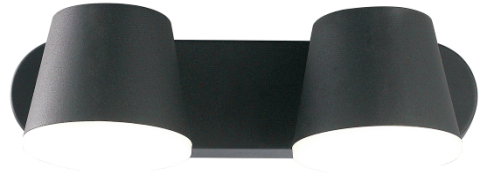

# DATA SHEET

led wall light

Item: LF-372212A-2

## ·Specification:

Material	Aluminium body PC diffuser	Color temp	3000K
Dimensions	258*84*125mm	LED	12pcs, SMD2525
Input	AC220-240V	Warranty	3 years
Wattage	12W		
CRI	>80		
Beam angle	120°		
Lumen	640lm		