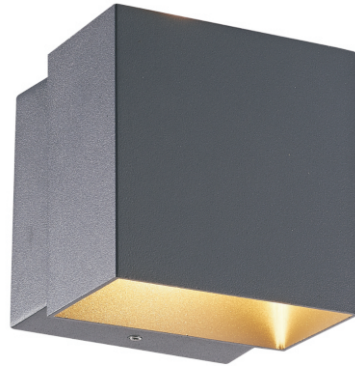

# DATA SHEET

led wall light  
Item: JR701A

## ·Specification:

Material	Aluminum+Glass	Color temp	3000K
Dimensions	100*100*94mm	LED	2x3W COB
Input	AC100-240V	Warranty	3 years
Wattage	6.8W		
CRI	>80		
Beam angle	2x90°		
Lumen	380lm		