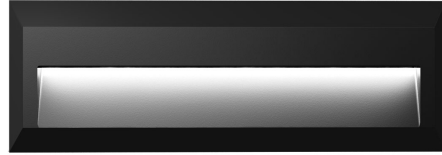

### • Specication:

Material	ABS Body+PC Diffuser	Color temp	3000K/4000K
Dimensions	230*80*30mm	LED	26pcs, SMD2835
Input	AC220-240V	CRI	>80
Wattage	LED Max.2W	IP	54
Lumen	130lm	Warranty	2 years