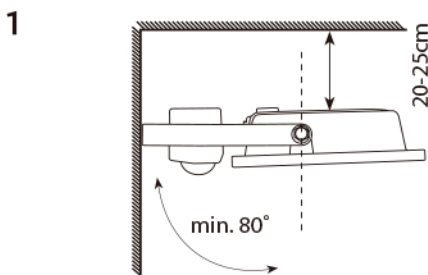

LED FLOODLIGHT

Time-delay: min. 10 s \pm 5 s – max. 10 min \pm 1 min
 Detection angle: 120°
 Ambient light: 5 lux \rightarrow 2 000 lux (adjustable)
 Detection distance: 5–10 m
 Detection motion speed: 0.6–1.5 m/s

Specification

Item	Wattage	Lumen	Volt	Dimension(mm)
FL-BL2S10A1	10W	800lm	AC220-240V	125x50x116mm
FL-BL2S20A1	20W	1600lm	AC220-240V	150x50x138mm
FL-BL2S30A1	30W	2400lm	AC220-240V	185x50x178mm
FL-BL2S50A1	50W	4000lm	AC220-240V	211x50x205mm
FL-BL2S10A1-B6	10W	800lm	AC220-240V	125x60x160mm
FL-BL2S20A1-B6	20W	1600lm	AC220-240V	150x60x175mm
FL-BL2S30A1-B6	30W	2400lm	AC220-240V	185x60x196mm
FL-BL2S50A1-B6	50W	4000lm	AC220-240V	211x60x226mm