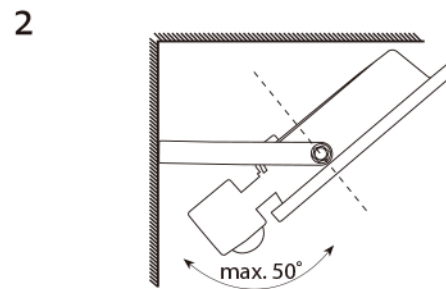

LED FLOODLIGHT

Time-delay: min. 10 s \pm 5 s – max. 10 min \pm 1 min
 Detection angle: 120°
 Ambient light: 5 lux \rightarrow 2 000 lux (adjustable)
 Detection distance: 5–10 m
 Detection motion speed: 0.6–1.5 m/s

Specification

Item	Wattage	Lumen	Volt	Dimension(mm)
FL-BL2S10A1	10W	800lm	AC220-240V	125x50x116mm
FL-BL2S20A1	20W	1600lm	AC220-240V	150x50x138mm
FL-BL2S30A1	30W	2400lm	AC220-240V	185x50x178mm
FL-BL2S50A1	50W	4000lm	AC220-240V	211x50x205mm
FL-BL2S10A1-B6	10W	800lm	AC220-240V	125x60x160mm
FL-BL2S20A1-B6	20W	1600lm	AC220-240V	150x60x175mm
FL-BL2S30A1-B6	30W	2400lm	AC220-240V	185x60x196mm
FL-BL2S50A1-B6	50W	4000lm	AC220-240V	211x60x226mm