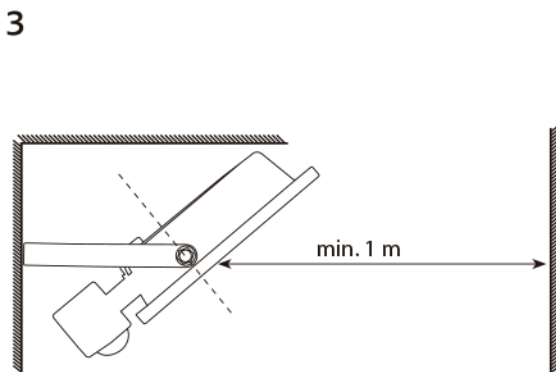

LED FLOODLIGHT

Time-delay: min. 10 s \pm 5 s – max. 10 min \pm 1 min
 Detection angle: 120°
 Ambient light: 5 lux \rightarrow 2 000 lux (adjustable)
 Detection distance: 5–10 m
 Detection motion speed: 0.6–1.5 m/s

Specification

Item	Wattage	Lumen	Volt	Dimension(mm)
FL-BL2S10A1	10W	800lm	AC220-240V	125x50x116mm
FL-BL2S20A1	20W	1600lm	AC220-240V	150x50x138mm
FL-BL2S30A1	30W	2400lm	AC220-240V	185x50x178mm
FL-BL2S50A1	50W	4000lm	AC220-240V	211x50x205mm
FL-BL2S10A1-B6	10W	800lm	AC220-240V	125x60x160mm
FL-BL2S20A1-B6	20W	1600lm	AC220-240V	150x60x175mm
FL-BL2S30A1-B6	30W	2400lm	AC220-240V	185x60x196mm
FL-BL2S50A1-B6	50W	4000lm	AC220-240V	211x60x226mm