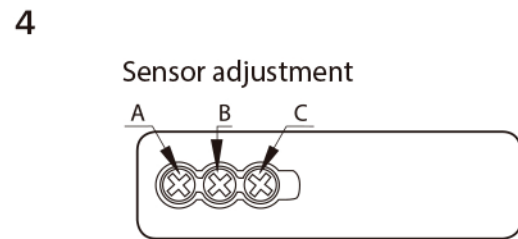

LED FLOODLIGHT

Time-delay: min. 10 s \pm 5 s – max. 10 min \pm 1 min
 Detection angle: 120°
 Ambient light: 5 lux \rightarrow 2 000 lux (adjustable)
 Detection distance: 5–10 m
 Detection motion speed: 0.6–1.5 m/s

Specification

Item	Wattage	Lumen	Volt	Dimension(mm)
FL-BL2S10A1	10W	800lm	AC220-240V	125x50x116mm
FL-BL2S20A1	20W	1600lm	AC220-240V	150x50x138mm
FL-BL2S30A1	30W	2400lm	AC220-240V	185x50x178mm
FL-BL2S50A1	50W	4000lm	AC220-240V	211x50x205mm
FL-BL2S10A1-B6	10W	800lm	AC220-240V	125x60x160mm
FL-BL2S20A1-B6	20W	1600lm	AC220-240V	150x60x175mm
FL-BL2S30A1-B6	30W	2400lm	AC220-240V	185x60x196mm
FL-BL2S50A1-B6	50W	4000lm	AC220-240V	211x60x226mm