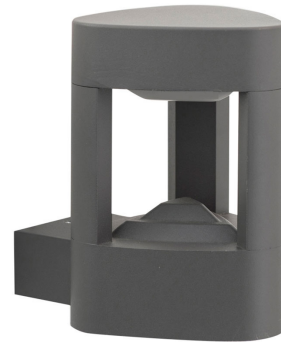

DATE SHEET

OUTDOOR WALL LIGHT

ITEM : GL11206

• Specication:

Material	Aluminum Body+PC Diffuser	Color temp	4000K
Dimensions	125*160*200mm	LED	12pcs, SMD2835
Input	AC220-240V	CRI	>80
Wattage	LED Max.7W	IP	54
Lumen	125lm	Warranty	2 years

• Installation

OUTDOOR

01	
02	
03	
04	
05	
06	
07	
08	
09	<p>L= Brown or Red N= Blue ⊕=Green/Yellow</p>
10	
11	
12	

You will need
