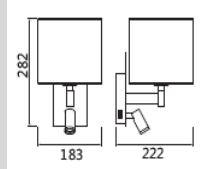

SPECIFICATION SHEET

Item Code: DHL0017

Material:	Aluminum+lampshade
Fitting Size:	282x183x222MM
IP rated:	20
Input:	AC220~240V
Wattage:	3.24W
CRI:	>80
Beam Angle:	25°
LED:	1PC 3W high power LED
Color Temp:	3000K
Lumen:	220
Warranty:	2 years