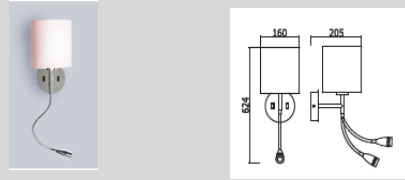

SPECIFICATION SHEET

Item Code: DHL0017

Material:	Aluminum+lampshade
Fitting Size:	624x 160x205MM
IP rated:	20
Input:	AC220~240V
Wattage:	3.24W
CRI:	>80
Beam Angle:	45°
LED:	1PC 3W high power LED
Color Temp:	3000K
Lumen:	220
Warranty:	2 years